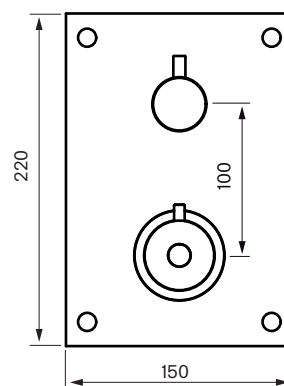

Studs/Wall

Recommended height shower head 210—240 cm

Mixer front view

Recommended height shower mixer 110 cm from floor to center of plate

Hand shower

Recommended height hand shower 110 cm from floor to center of hand shower unit