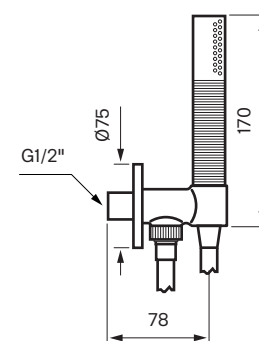

Studs/Wall

Recommended height shower head 210—240 cm

Mixer front view

Recommended height shower mixer 110 cm from floor to center of plate

Hand shower

Recommended height hand shower 110 cm from floor to center of hand shower unit