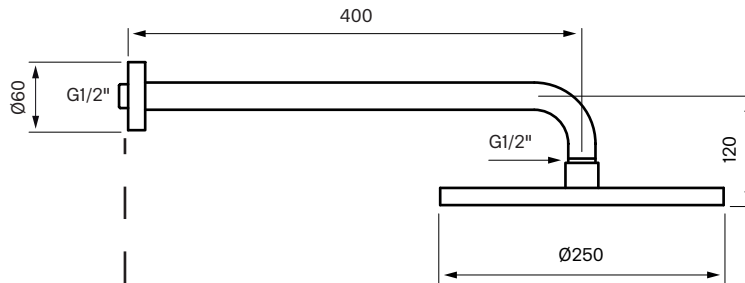

Studs/Wall

Recommended height shower head 210—240 cm

Mixer front view

Recommended height shower mixer 110 cm from floor to center of plate

Hand shower

Recommended height hand shower 110 cm from floor to center of hand shower unit