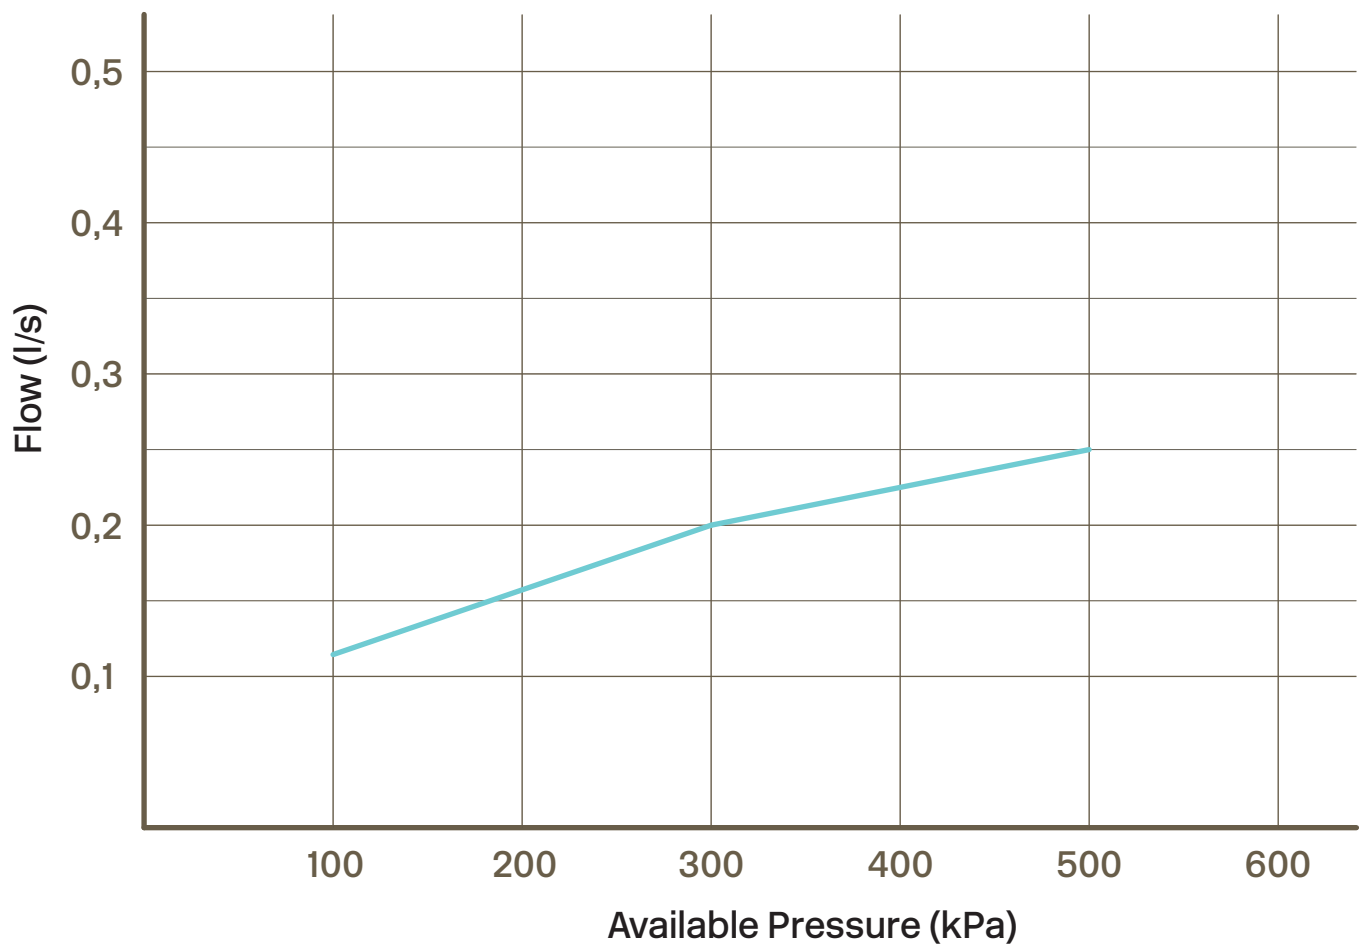

Tapwell

Tapwell

Explosion Drawing

1. ZA91104 Hydroplast $\varnothing 35$
2. ZLEV501

Tapwell

Pressure Drop

— = Mixed
Temperature